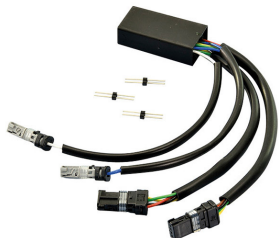

950.830.036
Hi Speed 2 E-Bike Bosch Active Line + Performance Line Version + CX

950.830.036