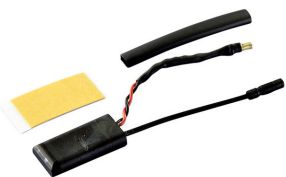

950.830.030

950.830.032
Hi Speed E-Bike Panasonic Central Motor 36V

950.830.032

950.830.033
Hi Speed E-Bike Yamaha PW ('15-'16)

950.830.033

950.830.034
Hi Speed E-Bike Brose

950.830.034

950.830.035
Hi Speed E-Bike Shimano Steps E6000 - E8000